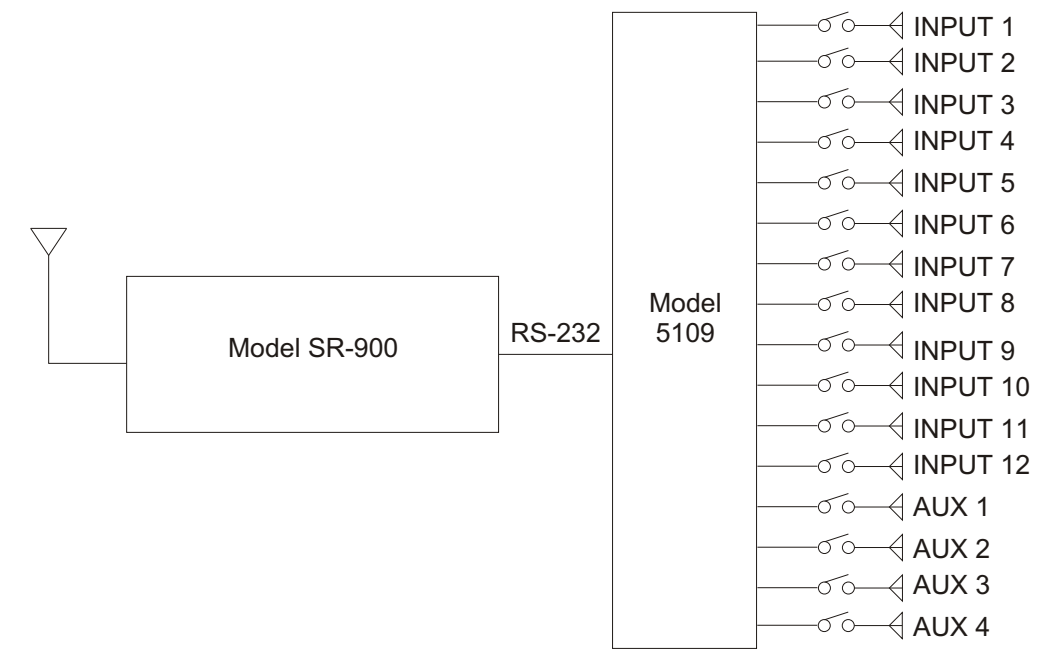

MASTER SITE

REMOTE SITE

REMOTE SITE

REMOTE SITE

Drawing No.: SCT-BD-0010		
Date: 01-08-01	Title: 3 REMOTE STATUS SYSTEM	Size: B
Drawn By: AJ		