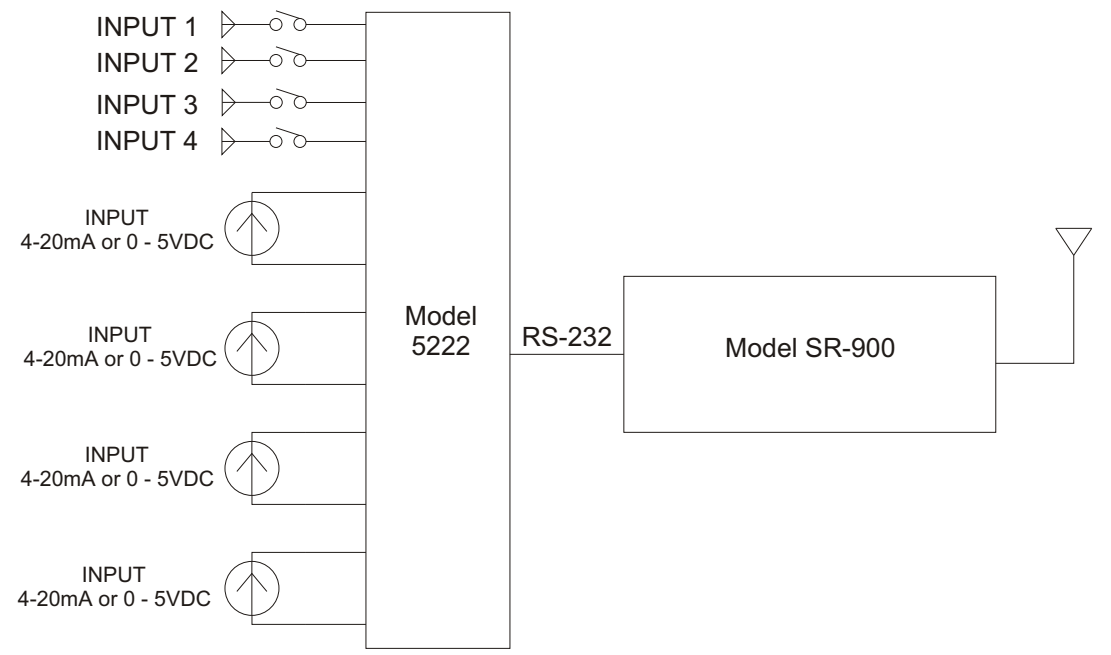

MASTER SITE

REMOTE SITE

REMOTE SITE

REMOTE SITE

Drawing No.: SCT-BD-0010		
Date: 01-08-01	Title: 3 REMOTE STATUS SYSTEM	Size: B
Drawn By: AJ		