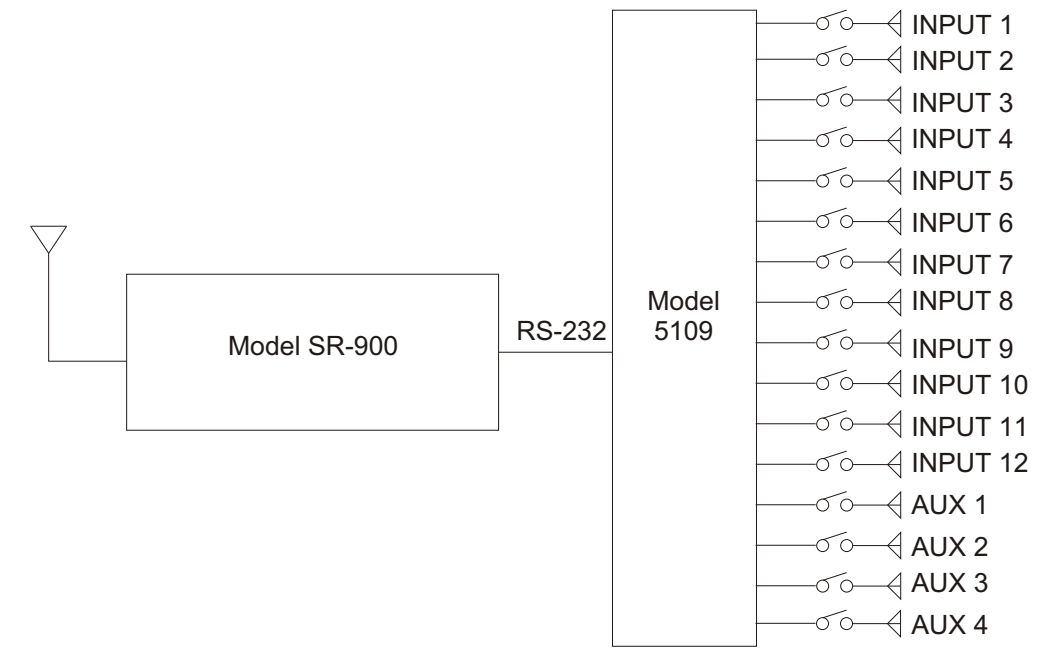

MASTER SITE

REMOTE SITE

REMOTE SITE

REMOTE SITE

Drawing No.: SCT-BD-0010		
Date: 01-08-01	Title: 3 REMOTE STATUS SYSTEM	Size: B
Drawn By: AJ		